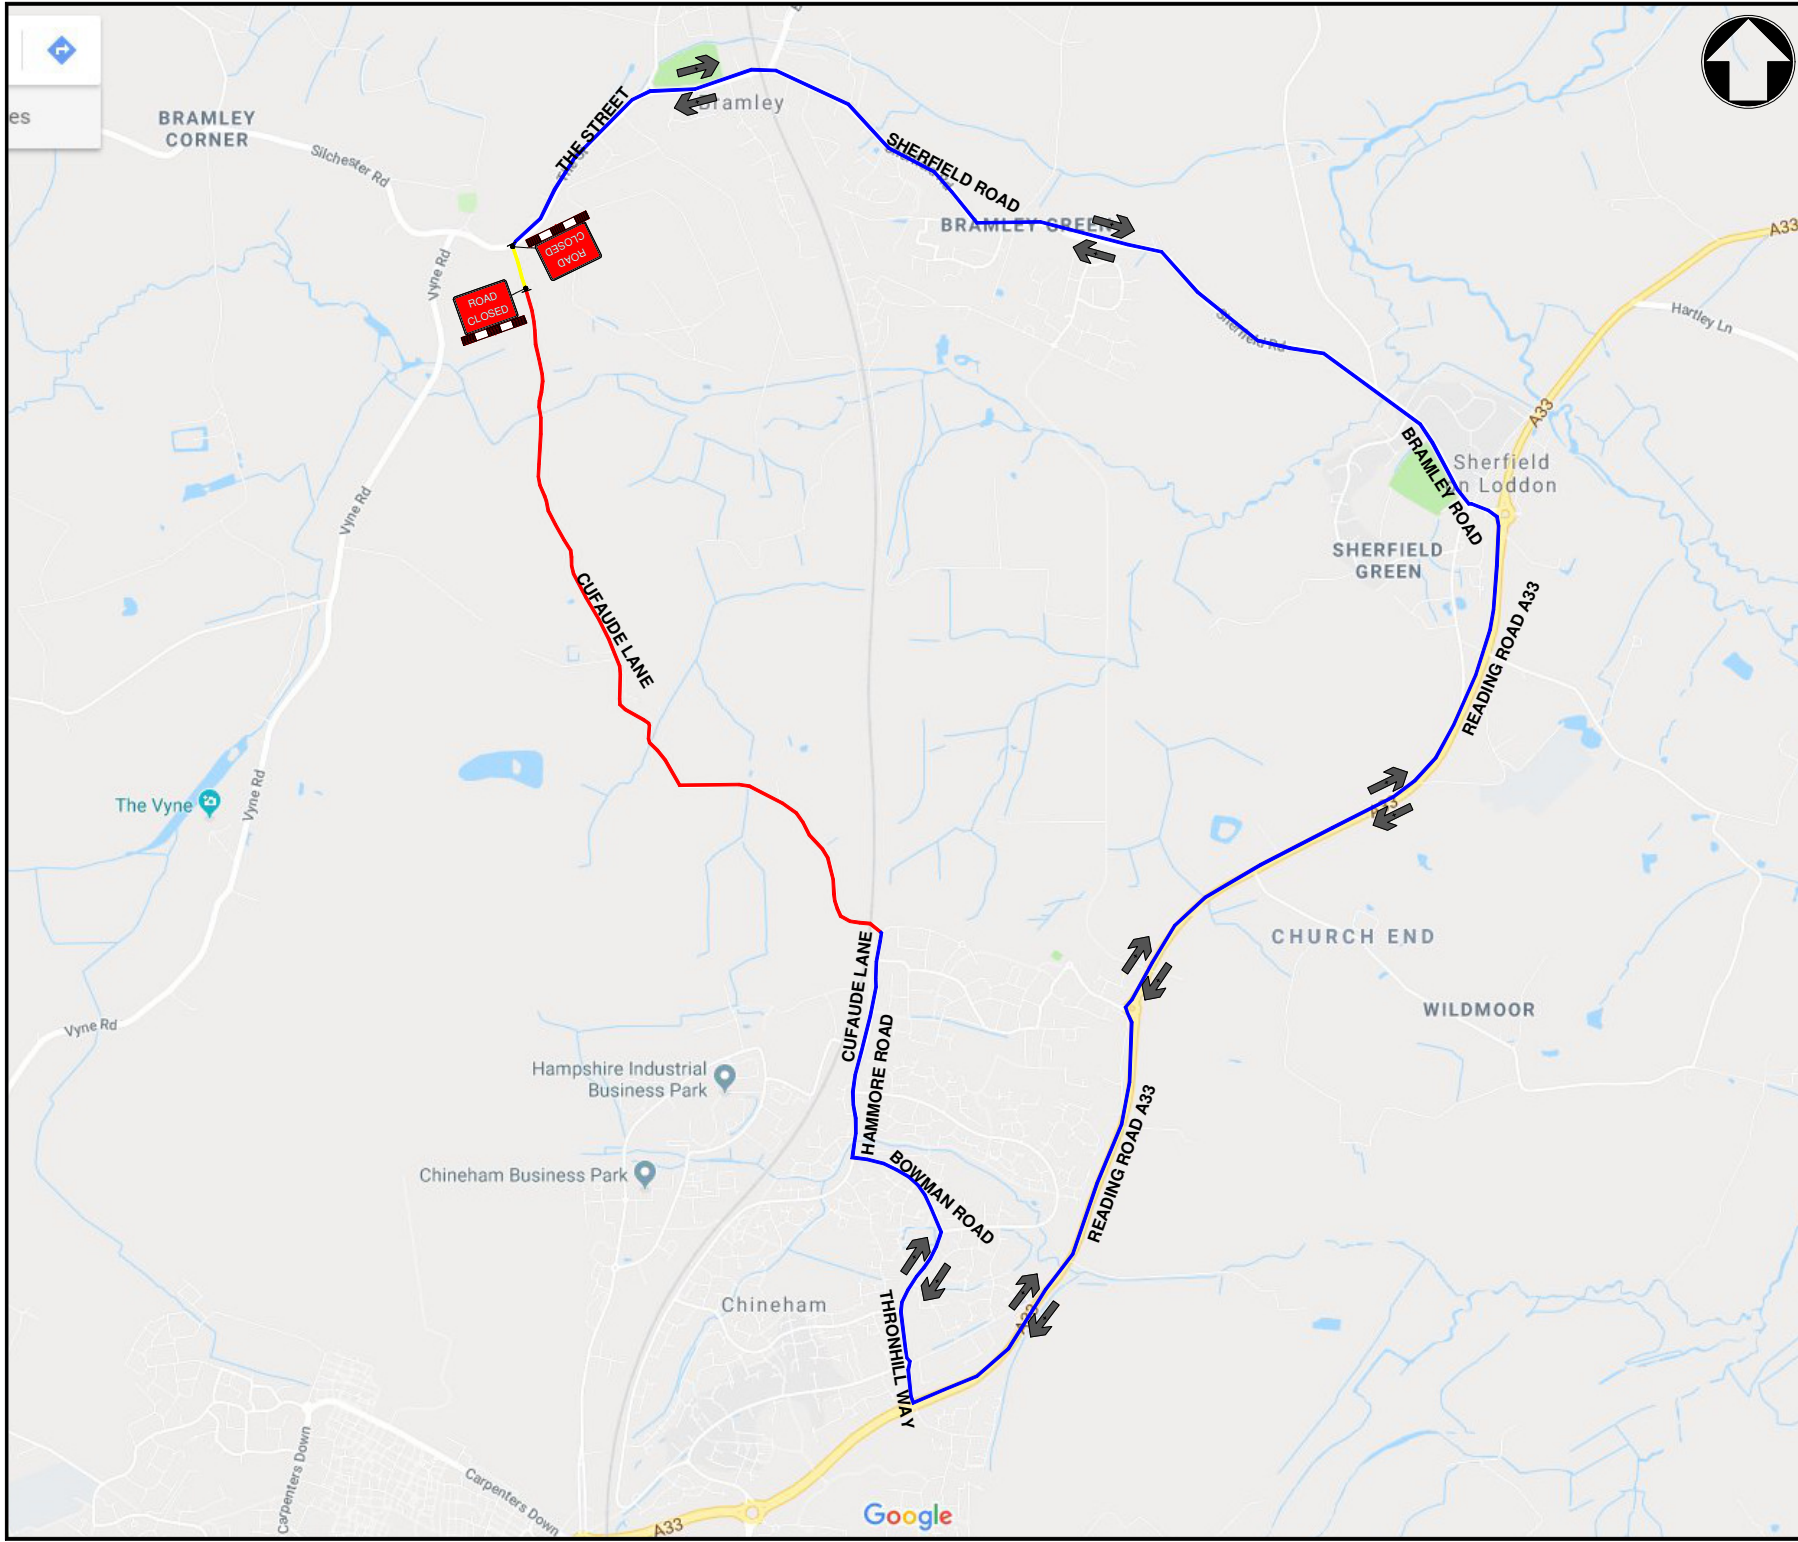

# Diversion Route

**KEY**

- WORKING SPACE
- ACCESS ONLY
- DIVERSION ROUTE

### ROUTE 1-

**FROM BRAMLEY CORNER**  
 At 'Road Closed' sign Take The street  
 >  
 Take Sheffield Road towards Bramley road  
 >  
 Take Bramley Road towards Reading road A33  
 >  
 Take Reading Road a33 towards Thronhill way  
 >  
 Continue on Thronhill way towards Bowman Road  
 >  
 Take Bowman Road towards Hammore Road  
 >  
 Take Hammore Road towards Cufaude Lane

### ROUTE 2-

**FROM Cufaude Lane**  
 At 'Road Closed Ahead' sign Take Hammore Road towards Bowman Road  
 >  
 Take Bowman Road towards Thronhill Way  
 >  
 Take Thronhill way towards Reading road A33  
 >  
 Take Reading road A33 towards Bramley Road  
 >  
 Continue on Bramley Road towards Sheffield Road  
 >  
 Take Sheffield Road towards The street  
 >  
 Take The street

HIRE-A-LITE - HALL LANE - DEREHAM - NORFOLK - NR20 3TG

JOB NUMBER - PLEASE QUOTE THIS AS A REFERENCE

41926